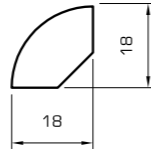

Edges

- **5711** 6 pic. 40x20/14 mm
  Beech | Oak
- **5734** 6 pic. 40x25/19 mm
  Beech | Oak

Stair nos

- **5750** 6 pic. 60x26/14 mm
  Beech | Oak
- **5757** 6 pic. 60x29/19 mm
  Beech | Oak

Angles

- **0573** 20 pic. 28x28 (Inner measurement ca.21x21 mm)
  Pine | Spruce
- **0575** 10 pic. 35x35 (Inner measurement ca.28x28 mm)
  Pine | Spruce

Sauna profiles

- **0700** 5 pic. 27x60 mm
  Ayous/Abachi
- **6493** 5 pic. 27x85 mm
  Ayous/Abachi

Quadrants

- **0307** 50 pic. 14x14 mm
  Beech | Cherry | Doussie | Maple | Walnut | Oak | Pine | Sipo/Mahogany | Spruce
- **0309** 30 pic. 18x18 mm
  Beech | Oak | Pine

Pipe coverings

- **0901** 5 pic. 28x80 mm
  Ayous/Abachi | White
- **0902** 5 pic. 28x80 mm
  Ayous/Abachi | White

Scotias

- **0533** 30 pic. 18x18 mm
  Oak | Pine
- **0536** 25 pic. 22x22 mm
  Oak | Pine | Spruce

Square profiles

- **0407** 20 pic. 20x20 mm
  Beech | Oak | Pine
- **0408** 10 pic. 24x24 mm
  Pine