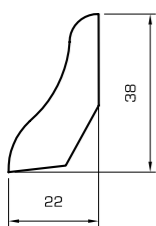

**0472** 50 pic.  
6x24 mm

Ash	Oak
Beech	Pine
Cherry	Sipo/Mahogany
Doussie	White
Maple	Wenge
Walnut	

Skirting boards

**0476** 20 pic.  
6x40 mm

Pine

**0479** 30 pic.  
8x24 mm

Beech Oak

**0509** 10 pic.  
24x42 mm

Beech Maple Oak Pine

Skirting boards

**0507** 15 pic.  
22x38 mm

Beech	Pine
Maple	Sipo/Mahogany
Oak	White

**5751** 5 pic.  
16x40 mm

Oak White

**5752** 5 pic.  
20x40 mm

Oak White