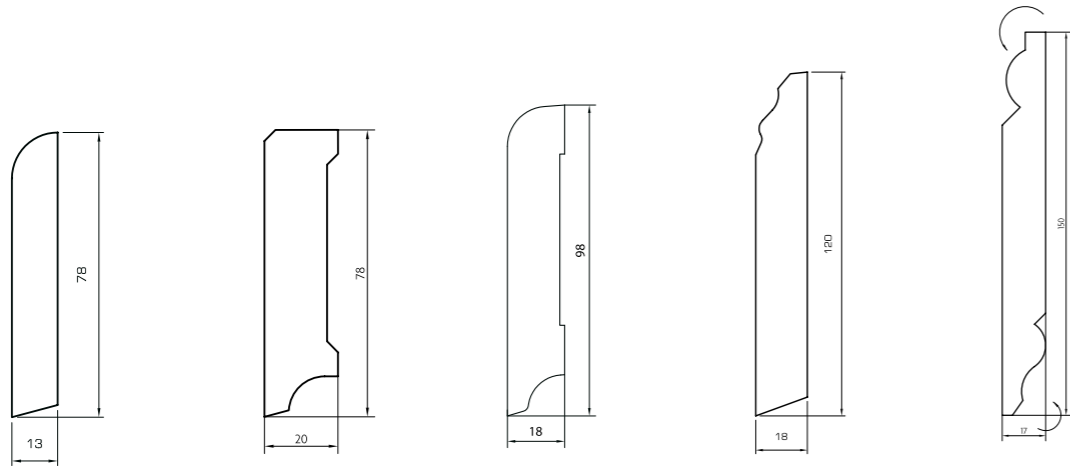

Beech Oak

**0496** 5 pic.  
13x70 mm

Beech	Pine
Oak	White

Skirting boards

- 5547** 10 pic.  
 12x60 mm  
 Beech Maple | Oak
- 0500** 5 pic.  
 13x70 mm  
 Beech Oak | Pine White
- 6112** 5 pic.  
 18x70 mm  
 Ayous/Abachi Oak rustic | Spruce knotty White
- 5600** 5 pic.  
 23x75 mm  
 Oak rustic White

Skirting boards

- 0497** 5 pic.  
 13x80 mm  
 Beech Oak | Pine White
- 6220** 5 pic.  
 20x80 mm  
 Oak Oak rustic
- 6137** 5 pic.  
 18x100 mm  
 Ayous/Abachi Spruce knotty
- 0499** 5 pic.  
 18x120 mm  
 Ayous/Abachi Oak White
- 5903** 5 pic.  
 17x150 mm  
 Oak rustic