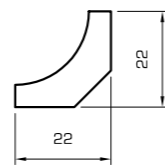

Edges

- **5711** 6 pic. 40x20/14 mm
  Beech | Oak
- **5734** 6 pic. 40x25/19 mm
  Beech | Oak

Stair nos

- **5750** 6 pic. 60x26/14 mm
  Beech | Oak
- **5757** 6 pic. 60x29/19 mm
  Beech | Oak

Angles

- **0573** 20 pic. 28x28 (Inner measurement ca.21x21 mm)
  Pine | Spruce
- **0575** 10 pic. 35x35 (Inner measurement ca.28x28 mm)
  Pine | Spruce

Sauna profiles

- **0700** 5 pic. 27x60 mm
  Ayous/Abachi
- **6493** 5 pic. 27x85 mm
  Ayous/Abachi

Quadrants

- **0307** 50 pic. 14x14 mm
  Beech | Cherry | Doussie | Maple | Walnut | Oak | Pine | Sipo/Mahogany | Spruce
- **0309** 30 pic. 18x18 mm
  Beech | Oak | Pine

Pipe coverings

- **0901** 5 pic. 28x80 mm
  Ayous/Abachi | White
- **0902** 5 pic. 28x80 mm
  Ayous/Abachi | White

Scotias

- **0533** 30 pic. 18x18 mm
  Oak | Pine
- **0536** 25 pic. 22x22 mm
  Oak | Pine | Spruce

Square profiles

- **0407** 20 pic. 20x20 mm
  Beech | Oak | Pine
- **0408** 10 pic. 24x24 mm
  Pine