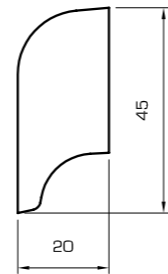

Skirting boards

6331 10 pic.
20x45 mm

Beech	Oak rustic
Larch	Pine
Maple	Spruce
Oak	White

0490 10 pic.
10x48 mm

Beech	Pine
Oak	White

5955 10 pic.
15x50 mm

Oak rustic White

5956 5 pic.
20x58 mm

Oak	White
Oak rustic