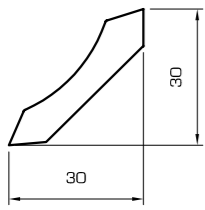

Quality before quantity

In order to ensure our customers the greatest possible degree of flexibility, minimum quantities are individually agreed with each customer according to their own needs.

The solid wood skirting boards are available in varying lengths or in the standard length of 270 cm. Custom lengths are also available upon request

Skirting boards

<b>6274</b> 14x18 mm	 20 pic.	<b>6520</b> 13x22 mm	 20 pic.	<b>5400</b> 10x35 mm	 10 pic.	<b>5989</b> 18x35 mm	 10 pic.
Beech Cherry Doussie Maple	Oak Pine Sipo/Mahogany Spruce	Ash Beech Cherry Iroko Maple	Oak Pine Spruce White	Ash Beech	Maple Oak	Ash Beech	Maple Oak

Skirting boards

<b>0506</b> 24x24 mm	 20 pic.	<b>0516</b> 30x30 mm	 20 pic.	<b>5475</b> 30x30 mm	 20 pic.
Beech Oak	Spruce	Beech	Oak	Beech Maple	Oak Pine

Wood represents nature in its most beautiful element: the element of variety. Firm and flexible, it also incorporates the most extraordinary interactions of colour and form and never ceases to amaze the beholder with its vivid ability to adapt.