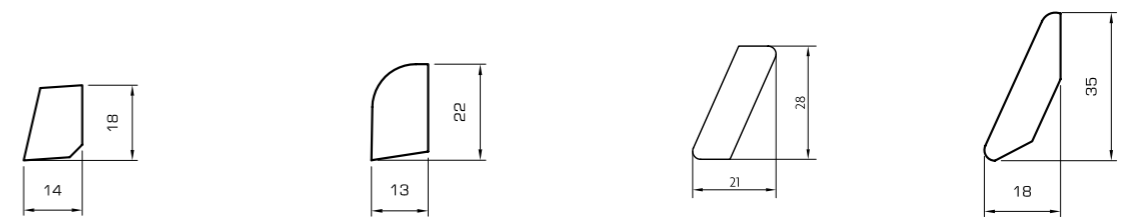

Skirting boards

6274 14x18 mm	20 pic.	6520 13x22 mm	20 pic.	5400 10x35 mm	10 pic.	5989 18x35 mm	10 pic.
Beech Cherry Doussie Maple	Oak Pine Sipo/Mahogany Spruce	Ash Beech Cherry Iroko Maple	Oak Pine Spruce White	Ash Beech	Maple Oak	Ash Beech	Maple Oak