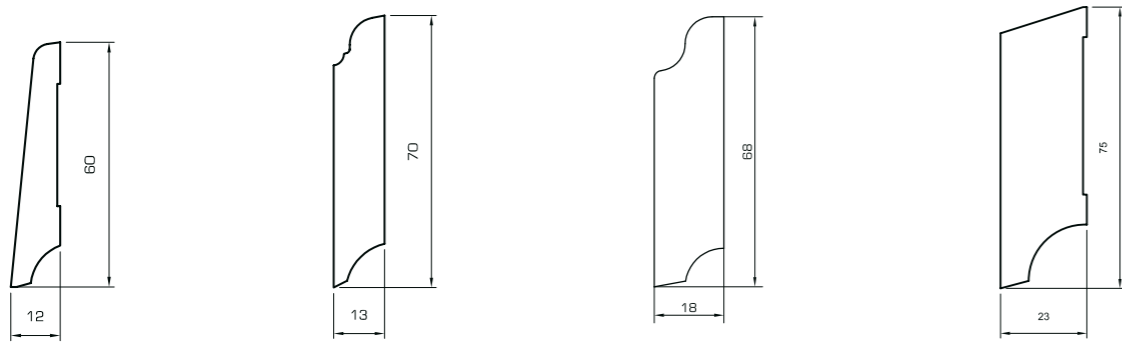

Beech	Pine
Cherry	Sipo/Mahogany
Maple	Spruce
Oak	White

**0495** 10 pic.  
13x60 mm

Beech	Pine
Maple	Sipo/Mahogany
Oak	White

Skirting boards

**1495** 10 pic.  
13x60 mm

Beech	Pine
Maple	White
Oak	

**6842** 5 pic.  
16x60 mm

Beech Oak

**0496** 5 pic.  
13x70 mm

Beech	Pine
Oak	White

Skirting boards

- 5547** 10 pic.  
 12x60 mm  
 Beech Maple | Oak
- 0500** 5 pic.  
 13x70 mm  
 Beech Oak | Pine White
- 6112** 5 pic.  
 18x70 mm  
 Ayous/Abachi Oak rustic | Spruce knotty White
- 5600** 5 pic.  
 23x75 mm  
 Oak rustic White