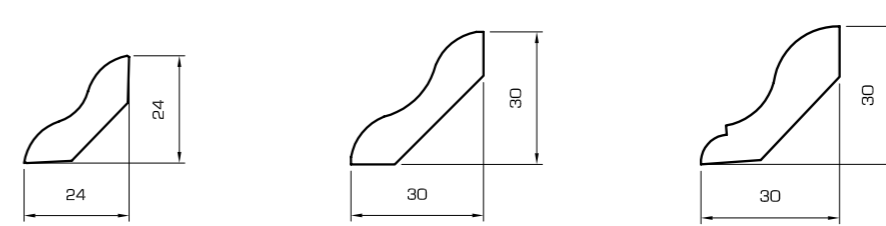

Quality before quantity

In order to ensure our customers the greatest possible degree of flexibility, minimum quantities are individually agreed with each customer according to their own needs.

The solid wood skirting boards are available in varying lengths or in the standard length of 270 cm. Custom lengths are also available upon request

PACKAGING UNIT = 

ENDLESS RANGE OF SHAPES

PEDROSS solid wood skirting boards are available in over 800 different profiles. This opens up inexhaustible design possibilities and is certain to satisfy even the most extraordinary tastes. The following pages will provide you with an overview of our standard skirting boards and wood types that are readily available at all times. We're even happy to provide custom profiles tailored to your own needs – a sample of the profile or a blueprint is all we need.

Skirting boards

<b>6274</b> 14x18 mm	 20 pic.	<b>6520</b> 13x22 mm	 20 pic.	<b>5400</b> 10x35 mm	 10 pic.	<b>5989</b> 18x35 mm	 10 pic.
Beech Cherry Doussie Maple	Oak Pine Sipo/Mahogany Spruce	Ash Beech Cherry Iroko Maple	Oak Pine Spruce White	Ash Beech	Maple Oak	Ash Beech	Maple Oak