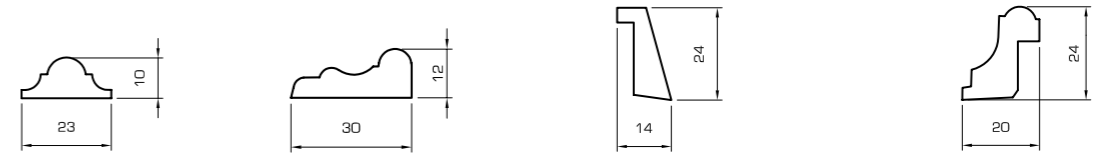

**0376** 15 pic.  
24 mm  
Beech Oak Pine

**0377** 10 pic.  
28 mm  
Beech Oak Pine

Rectangular profiles

**0443** 10 pic.  
10x60 mm  
Beech Oak Pine

**0447** 30 pic.  
14x20 mm  
Pine

**0450** 20 pic.  
14x30 mm  
Beech Oak Pine

**0464** 10 pic.  
14x60 mm  
Beech Oak Pine

Profiled skirtings

**1023** 30 pic.  
10x23 mm  
Oak Pine

**1230** 30 pic.  
12x30 mm  
Pine

Notch profiles

**0580** 20 pic.  
14x24 (Notch depth 4x17 mm)  
Oak Pine Limba Sipo/Mahogany