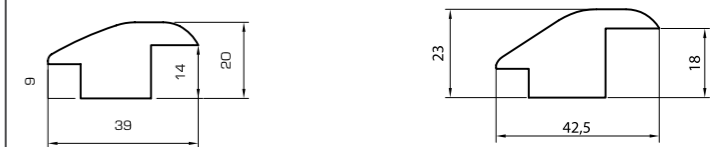

Skirting boards

- **5547** 10 pic.
  12x60 mm
  Beech Maple | Oak
- **0500** 5 pic.
  13x70 mm
  Beech Oak | Pine White
- **6112** 5 pic.
  18x70 mm
  Ayous/Abachi Oak rustic | Spruce knotty White
- **5600** 5 pic.
  23x75 mm
  Oak rustic White

Skirting boards

- **0497** 5 pic.
  13x80 mm
  Beech Oak | Pine White
- **6220** 5 pic.
  20x80 mm
  Oak Oak rustic
- **6137** 5 pic.
  18x100 mm
  Ayous/Abachi Spruce knotty
- **0499** 5 pic.
  18x120 mm
  Ayous/Abachi Oak White
- **5903** 5 pic.
  17x150 mm
  Oak rustic

A perfect match

When choosing the right skirting boards, the differences in how light interacts with and is reflected by the material should be taken into consideration: Place the sample board at a right-angle to the parquet floor – only then will the true colour effect reveal itself, enabling you to choose the perfect wood type to match your parquet floor.

ONE PROGRAM WITH MANY EXTRAS

In order to provide our customers with limitless flexibility, our solid wood program offers much more than parquet and skirting boards: The wide range of profiles even includes **sauna boards**, as well as profiles for **flooring, carpeting and staircases**.

T-bars

- **5710** 6 pic.
  58x21/14 mm
  Beech | Oak
- **5732** 6 pic.
  57x24/19 mm
  Beech | Oak

Reducers

- **5726** 6 pic.
  58x22/14 mm
  Beech | Oak
- **5733** 6 pic.
  62x25/19 mm
  Beech | Oak

Wood to carpet

- **5712** 6 pic.
  40x20/14 mm
  Beech | Oak
- **5731** 6 pic.
  42,5x23/18 mm
  Beech | Oak