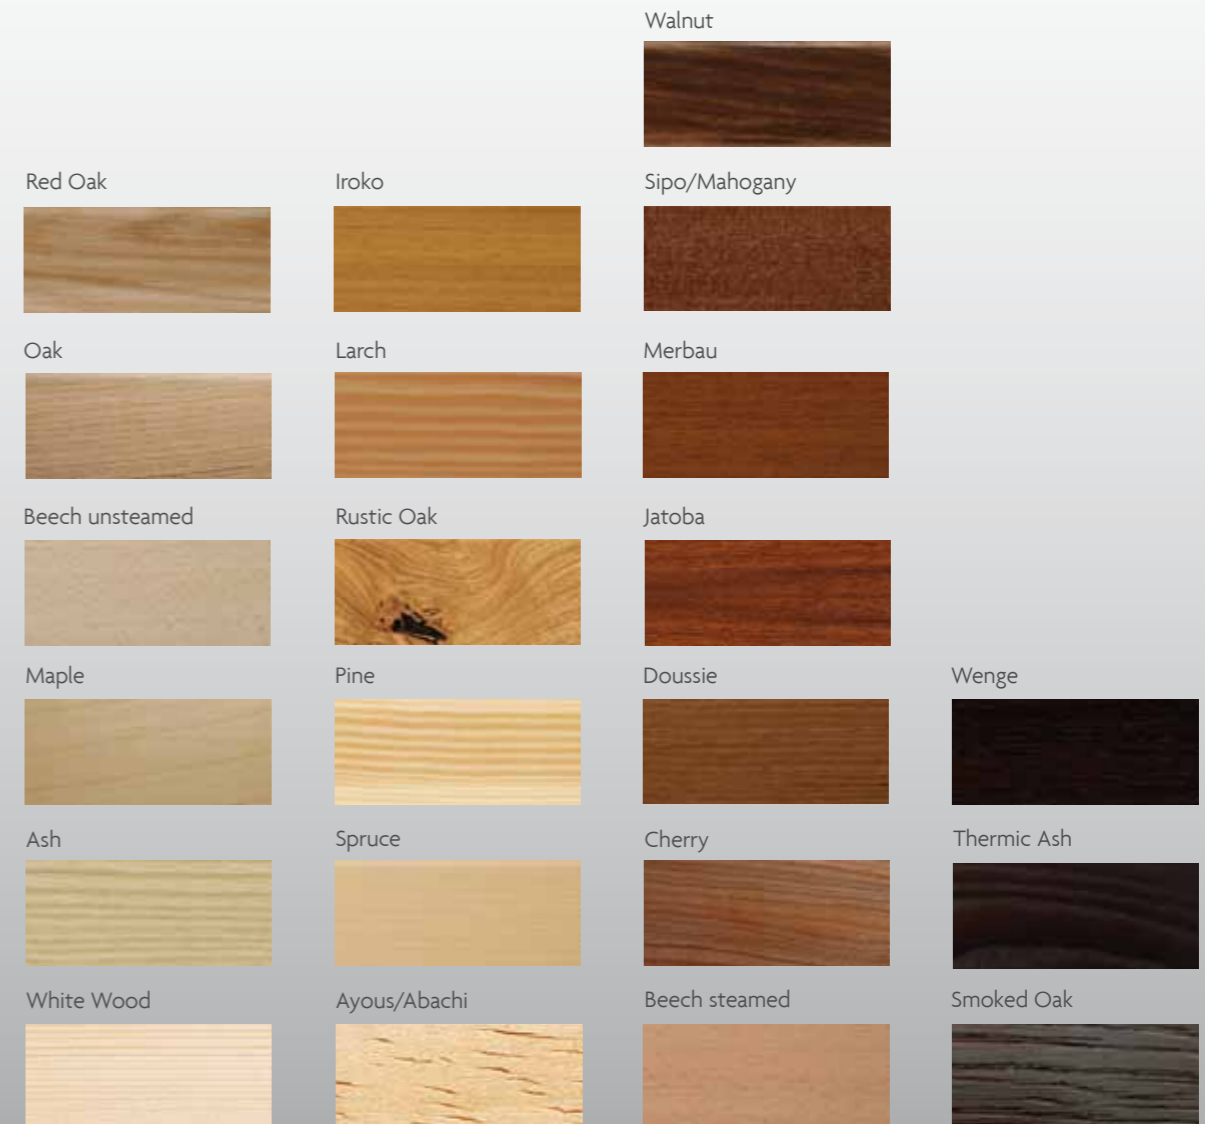

AN ASSORTMENT WITH CHARACTER

Our solid wood profiles are made from **22 selected species of wood** – we also provide **special orders** upon request. The organic textures such as visible annual rings, vivid grain, fine swirls and subtle deviations in colour serve as a sort of «**certificate of authenticity**» – these textural differences common to wood are evidence of the material's absolute uniqueness and foundation in nature, which cannot be copied and which lends to your home a truly authentic touch.