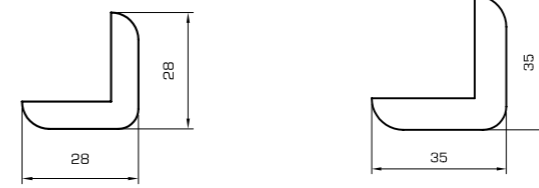

Profiled skirtings

Wood to carpet

- 5712** 6 pic.  
 40x20/14 mm  
 Beech | Oak
- 5731** 6 pic.  
 42,5x23/18 mm  
 Beech | Oak

Notch skirtings

Edges

- 5711** 6 pic. 40x20/14 mm  
Beech | Oak
- 5734** 6 pic. 40x25/19 mm  
Beech | Oak

Stair nos

- 5750** 6 pic. 60x26/14 mm  
Beech | Oak
- 5757** 6 pic. 60x29/19 mm  
Beech | Oak

Angles

- 0573** 20 pic. 28x28 (Inner measurement ca.21x21 mm)  
Pine | Spruce
- 0575** 10 pic. 35x35 (Inner measurement ca.28x28 mm)  
Pine | Spruce