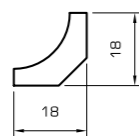

Edges

- **5711** 6 pic. 40x20/14 mm
  Beech | Oak
- **5734** 6 pic. 40x25/19 mm
  Beech | Oak

Stair nos

- **5750** 6 pic. 60x26/14 mm
  Beech | Oak
- **5757** 6 pic. 60x29/19 mm
  Beech | Oak

Angles

- **0573** 20 pic. 28x28 (Inner measurement ca.21x21 mm)
  Pine | Spruce
- **0575** 10 pic. 35x35 (Inner measurement ca.28x28 mm)
  Pine | Spruce

Sauna profiles

- **0700** 5 pic. 27x60 mm
  Ayous/Abachi
- **6493** 5 pic. 27x85 mm
  Ayous/Abachi

Quadrants

- **0307** 50 pic. 14x14 mm
  Beech | Cherry | Doussie | Maple | Walnut | Oak | Pine | Sipo/Mahogany | Spruce
- **0309** 30 pic. 18x18 mm
  Beech | Oak | Pine

Pipe coverings

- **0901** 5 pic. 28x80 mm
  Ayous/Abachi | White
- **0902** 5 pic. 28x80 mm
  Ayous/Abachi | White

Scotias

- **0533** 30 pic. 18x18 mm
  Oak | Pine
- **0536** 25 pic. 22x22 mm
  Oak | Pine | Spruce

Square profiles

- **0407** 20 pic. 20x20 mm
  Beech | Oak | Pine
- **0408** 10 pic. 24x24 mm
  Pine