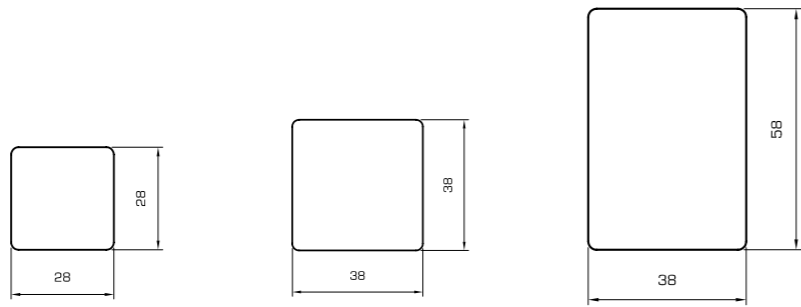

Sauna profiles

- 0700** 5 pic. 27x60 mm  
Ayous/Abachi
- 6493** 5 pic. 27x85 mm  
Ayous/Abachi

Quadrants

- 0307** 50 pic. 14x14 mm  
Beech | Cherry | Doussie | Maple | Walnut | Oak | Pine | Sipo/Mahogany | Spruce
- 0309** 30 pic. 18x18 mm  
Beech | Oak | Pine

Pipe coverings

- 0901** 5 pic. 28x80 mm  
Ayous/Abachi | White
- 0902** 5 pic. 28x80 mm  
Ayous/Abachi | White

Scotias

- 0533** 30 pic. 18x18 mm  
Oak | Pine
- 0536** 25 pic. 22x22 mm  
Oak | Pine | Spruce

Square profiles

- 0407** 20 pic. 20x20 mm  
Beech | Oak | Pine
- 0408** 10 pic. 24x24 mm  
Pine

Construction wood

**0762** 6 pic.  
28x28 mm  
Spruce knotty

**0764** 6 pic.  
38x38 mm  
Spruce knotty

**0766** 4 pic.  
38x58 mm  
Spruce knotty