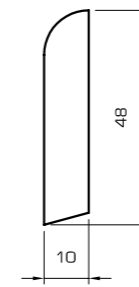

Skirting boards

6331 10 pic.
20x45 mm

Beech	Oak rustic
Larch	Pine
Maple	Spruce
Oak	White

0490 10 pic.
10x48 mm

Beech	Pine
Oak	White

5955 10 pic.
15x50 mm

Oak rustic White

5956 5 pic.
20x58 mm

Oak	White
Oak rustic