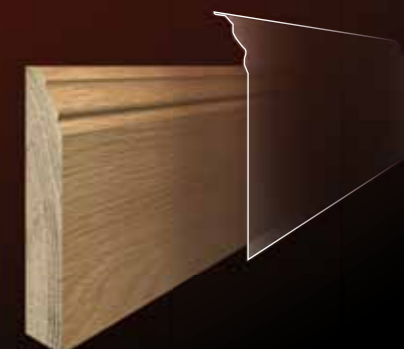

# SOLID WOOD SKIRTINGS & PROFILES

This flyer is printed on FSC certified paper.

Karl Pedross SPA • I-39021 Laces (BZ) • Zona Industriale, 1C  
Tel. +39 0473 722 200 • Fax +39 0473 722 300  
info@pedross.com • [www.pedross.com](http://www.pedross.com)

**PEDROSS**  
LEISTENHERSTELLUNG - WOODEN PROFILES - LISTELLI IN LEGNO

**PEDROSS**  
LEISTENHERSTELLUNG - WOODEN PROFILES - LISTELLI IN LEGNO

True greatness is found in the details: A stylish ambience requires careful planning and design. These fine details play a large role in a home's style and afford unmistakable charm – turning your home into a place of well-being.