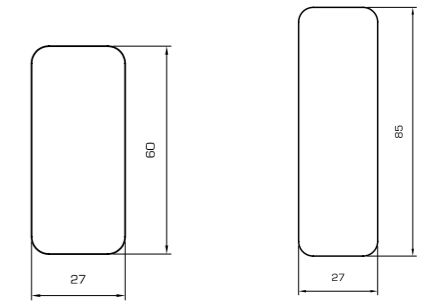

Half round profiles

T-bars

- 5710** 6 pic.  
 58x21/14 mm  
 Beech | Oak
- 5732** 6 pic.  
 57x24/19 mm  
 Beech | Oak

Angle

Reducers

- 5726** 6 pic.  
 58x22/14 mm  
 Beech | Oak
- 5733** 6 pic.  
 62x25/19 mm  
 Beech | Oak

Profiled skirtings

Wood to carpet

- 5712** 6 pic.  
 40x20/14 mm  
 Beech | Oak
- 5731** 6 pic.  
 42,5x23/18 mm  
 Beech | Oak

Notch skirtings

Edges

- 5711** 6 pic. 40x20/14 mm  
Beech | Oak
- 5734** 6 pic. 40x25/19 mm  
Beech | Oak

Stair nos

- 5750** 6 pic. 60x26/14 mm  
Beech | Oak
- 5757** 6 pic. 60x29/19 mm  
Beech | Oak

Angles

- 0573** 20 pic. 28x28 (Inner measurement ca.21x21 mm)  
Pine | Spruce
- 0575** 10 pic. 35x35 (Inner measurement ca.28x28 mm)  
Pine | Spruce